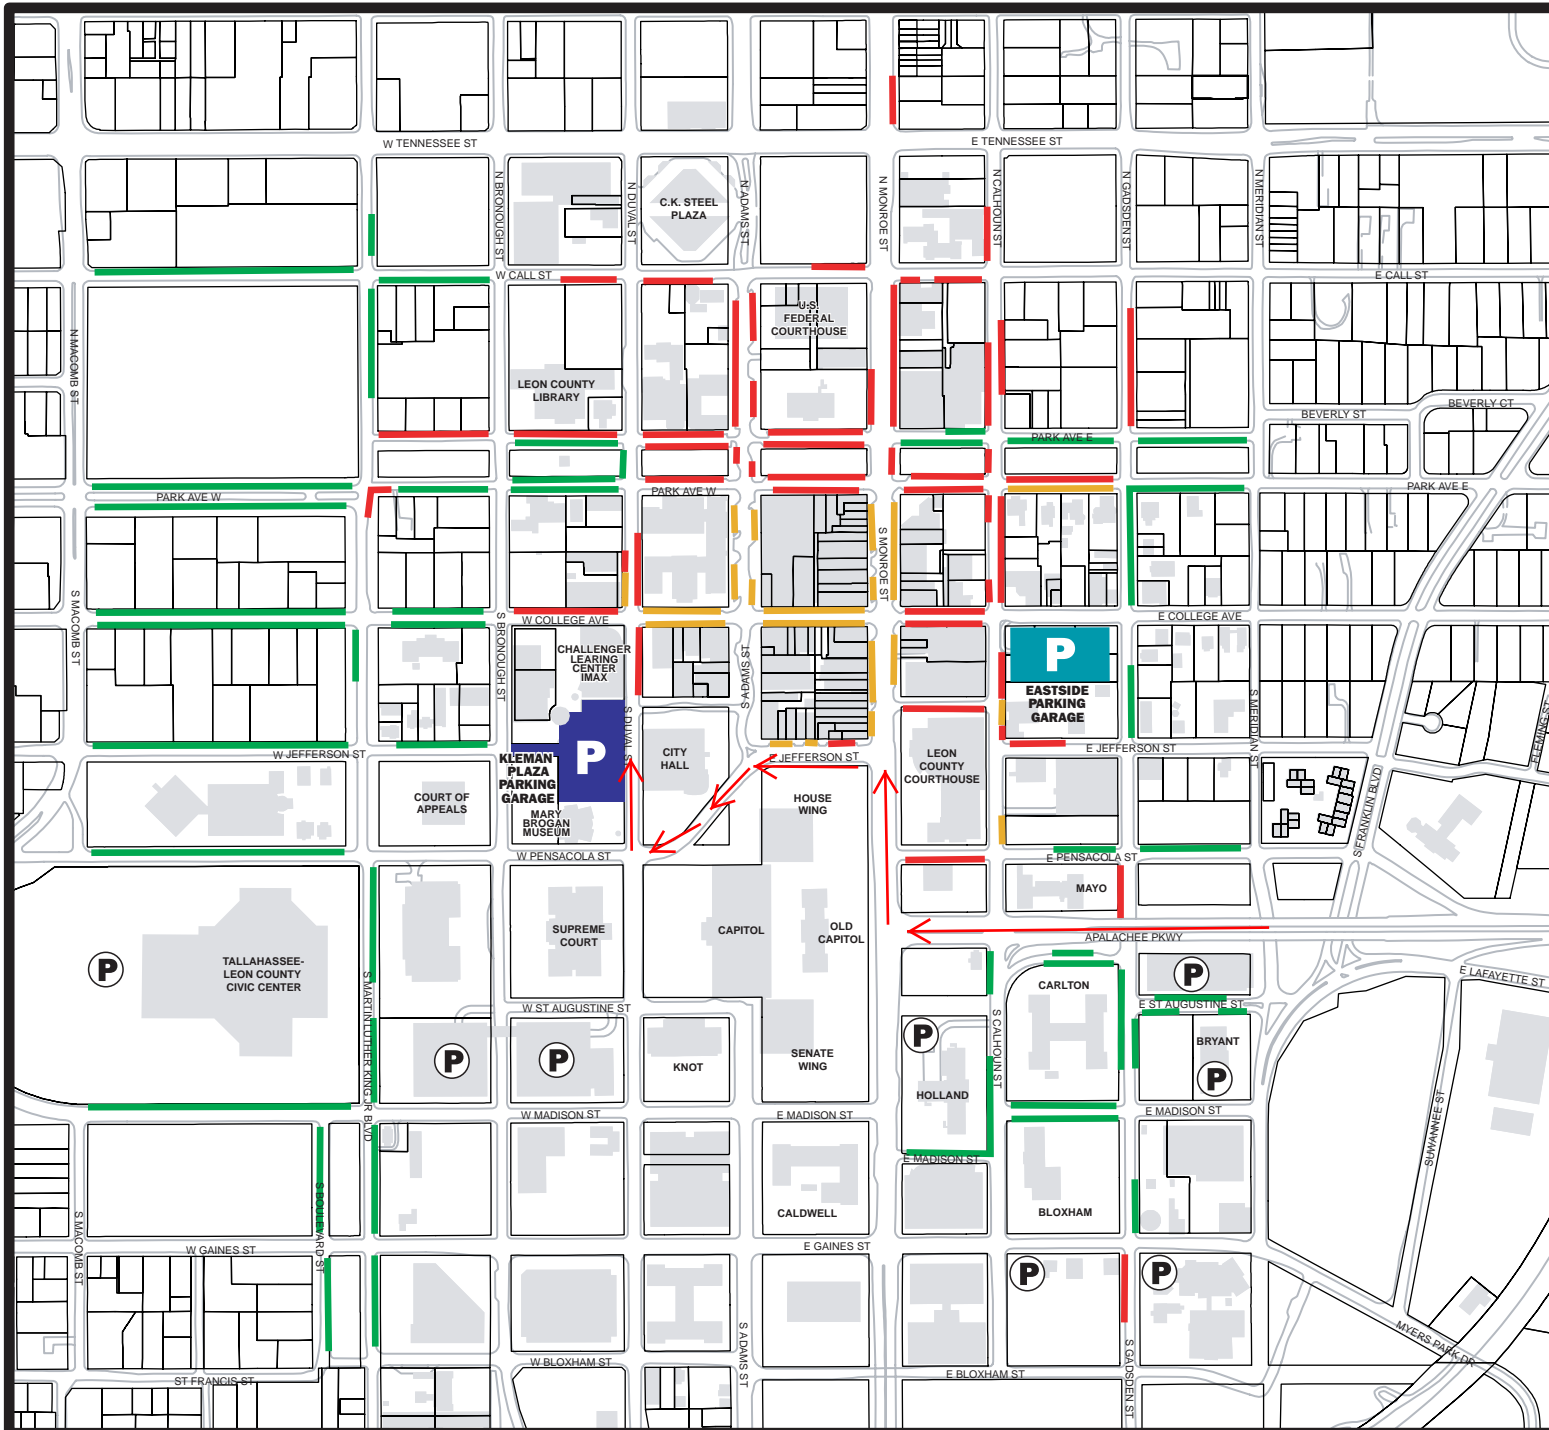

DOWNTOWN PUBLIC PARKING

- ON STREET METERS**
- ONE HOUR OR LESS
 - TWO HOURS
 - FOUR HOURS

CITY OF TALLAHASSEE PUBLIC PARKING GARAGES

P **EASTSIDE PARKING GARAGE** (Enter on Calhoun)

P **KLEMAN PLAZA PARKING GARAGE** (Enter on Bronough or Duval)
FIRST 30 MINUTES FREE